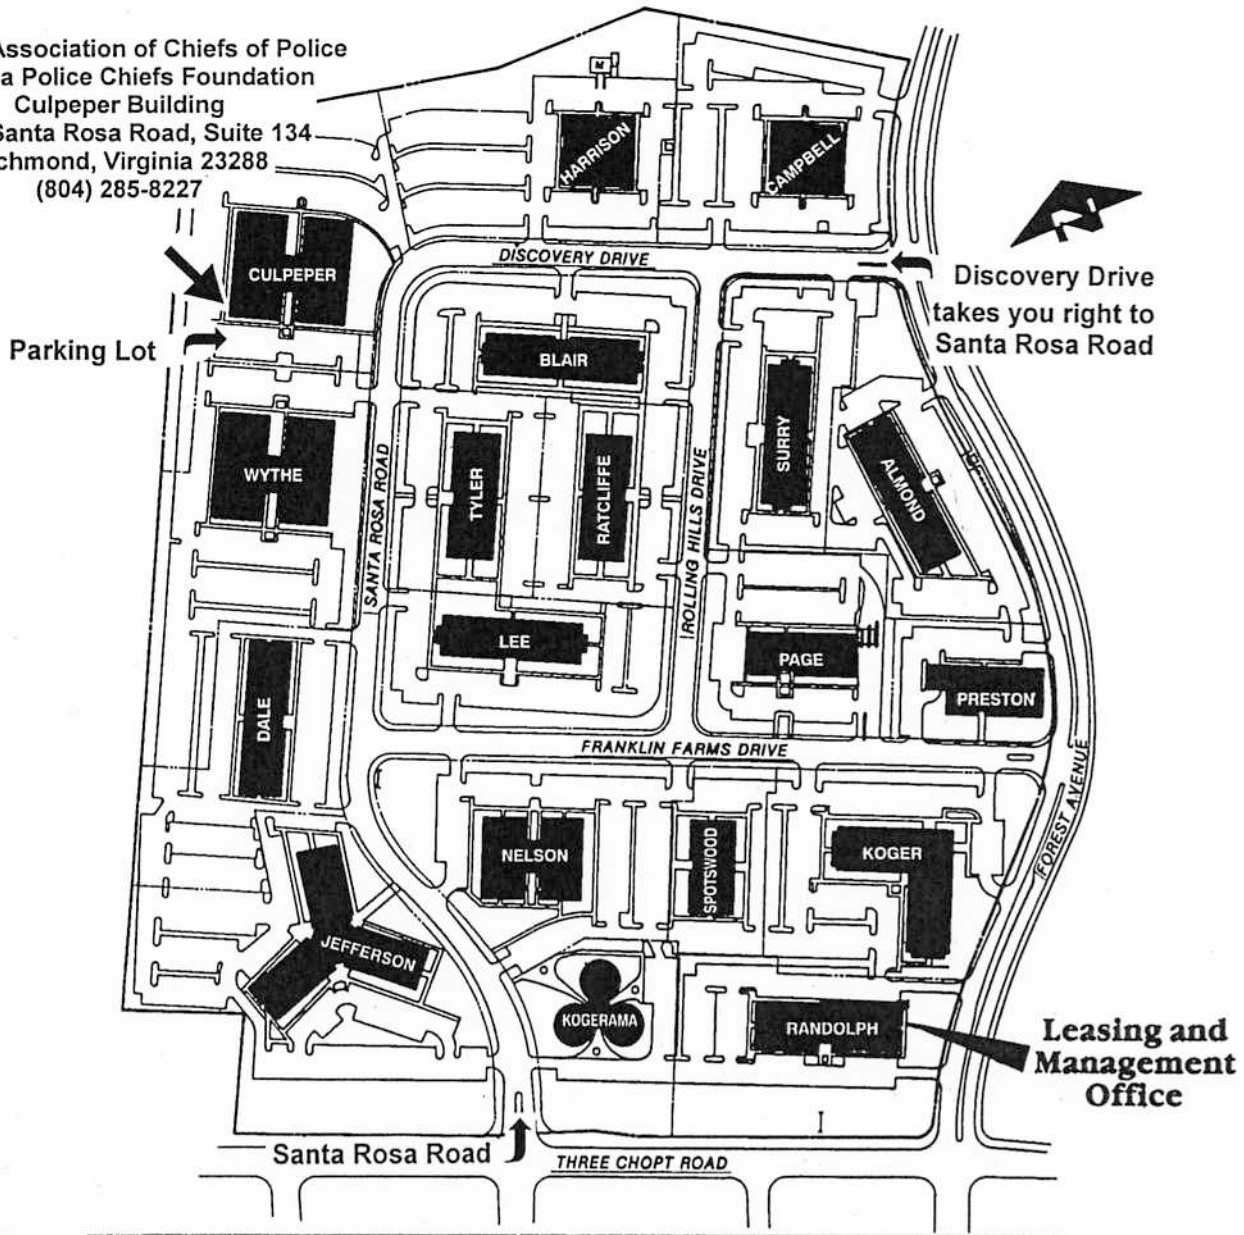

Virginia Association of Chiefs of Police
Virginia Police Chiefs Foundation
Culpeper Building
1606 Santa Rosa Road, Suite 134
Richmond, Virginia 23288
(804) 285-8227

DIRECTIONS TO THE VACP / VPCF OFFICE

Take I-95 South to Richmond. **(Do not take I-295)** Take exit 79 to I-64 West; continue west on I-64.

Take exit 183-A / Glenside Drive South. Stay in the right lane coming off the exit. At the second light, turn right onto Forest Avenue.

At the third stop light; turn right onto Discovery Drive. At the end of Discovery Drive (where the road turns left and becomes Santa Rosa Road) is the Culpeper Building. Follow the road as it turns and make the first right into the parking lot. The Culpeper Building is on the right side of the lot. VACP / VPCF offices are located in Suite 134.