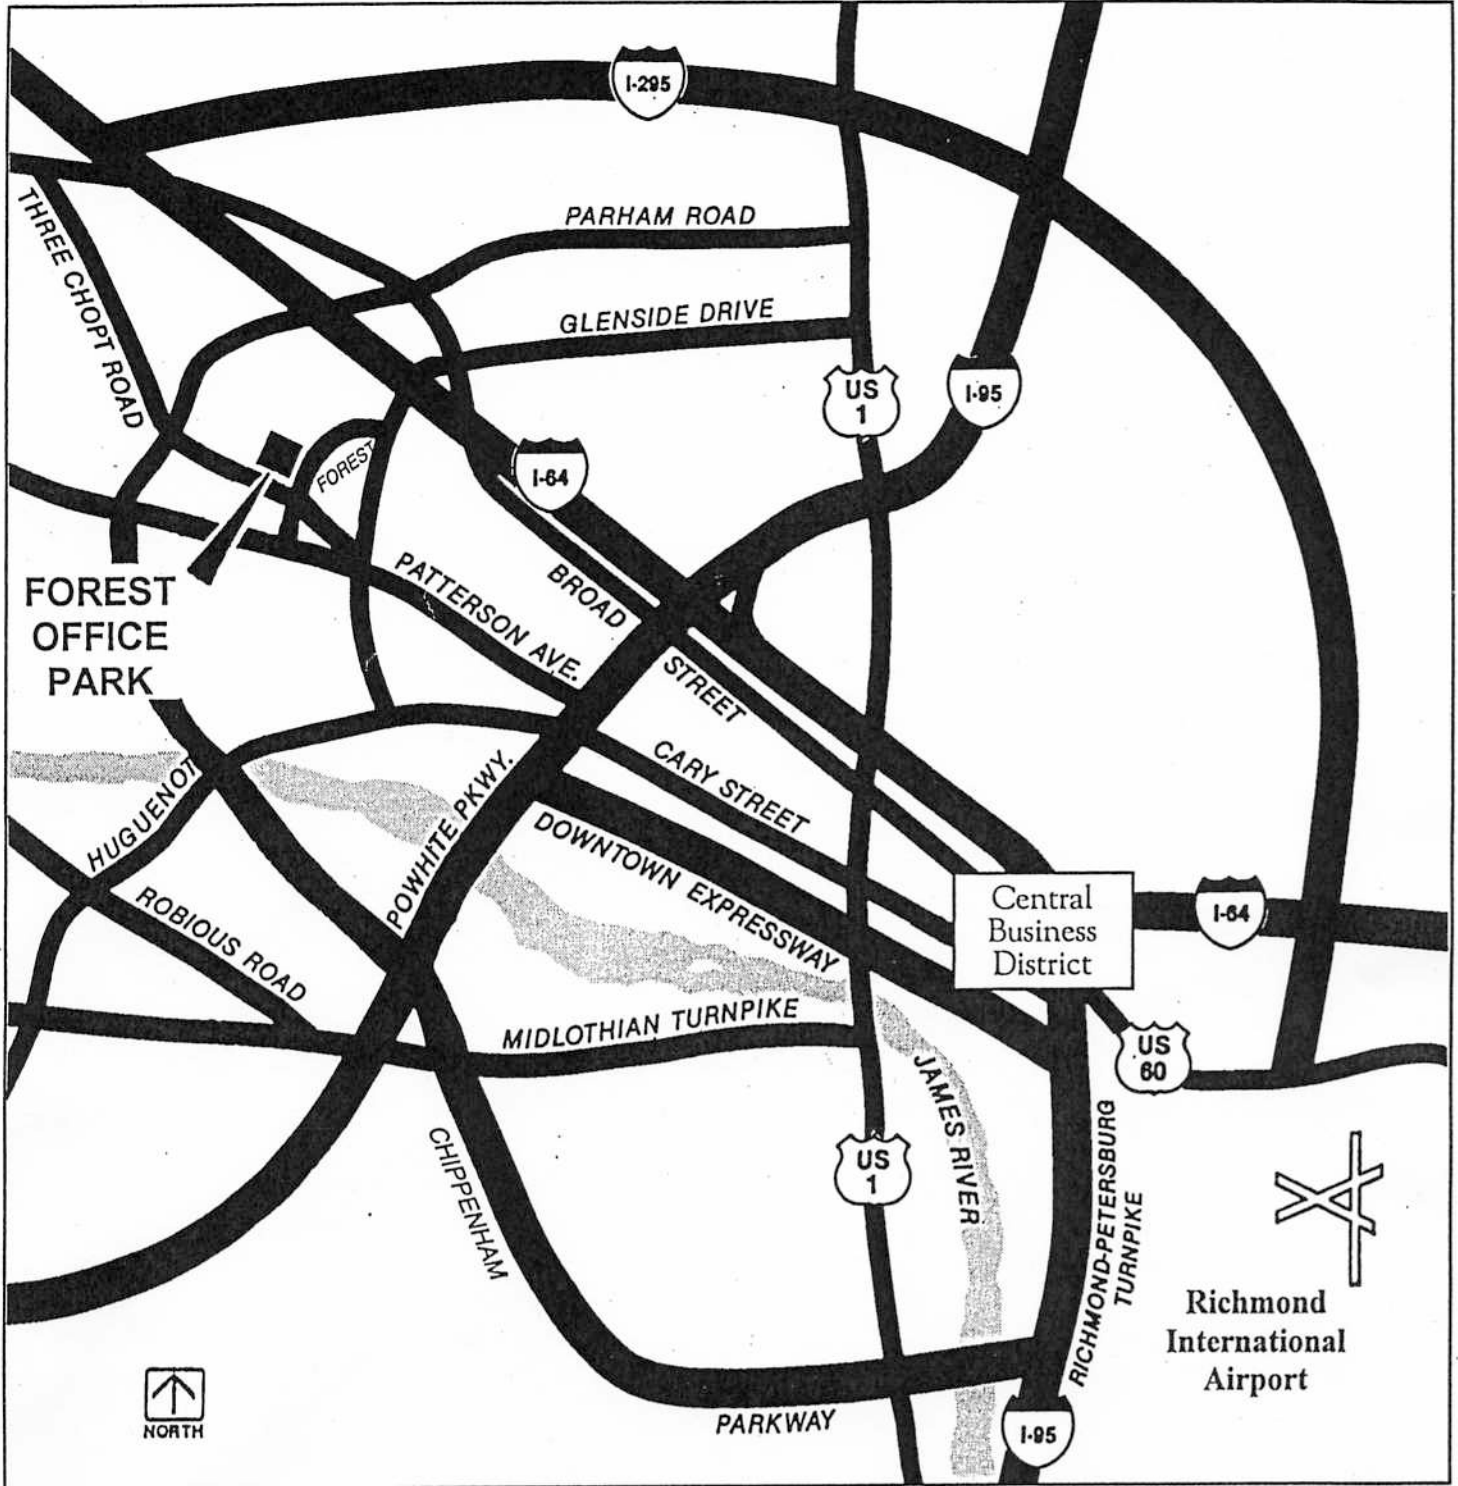

Take I-95 South to Richmond. **(Do not take I-295)** Take exit 79 to I-64 West; continue west on I-64.

Take exit 183-A / Glenside Drive South. Stay in the right lane coming off the exit. At the second light, turn right onto Forest Avenue.

At the third stop light; turn right onto Discovery Drive. At the end of Discovery Drive (where the road turns left and becomes Santa Rosa Road) is the Culpeper Building. Follow the road as it turns and make the first right into the parking lot. The Culpeper Building is on the right side of the lot. VACP / VPCF offices are located in Suite 134.

FOREST OFFICE PARK
(Formerly The Koger Center)

Richmond

Located five minutes from the interchange of Broad Street Road, Glenside Drive, and I-64, accessing Richmond's entire expressway system, the Koger Center is located just minutes from the prime residential areas of Henrico County, as well as Regency Square shopping mall, the Hyatt House and the University of Richmond. It is also convenient to the central business district and to the Richmond airport.